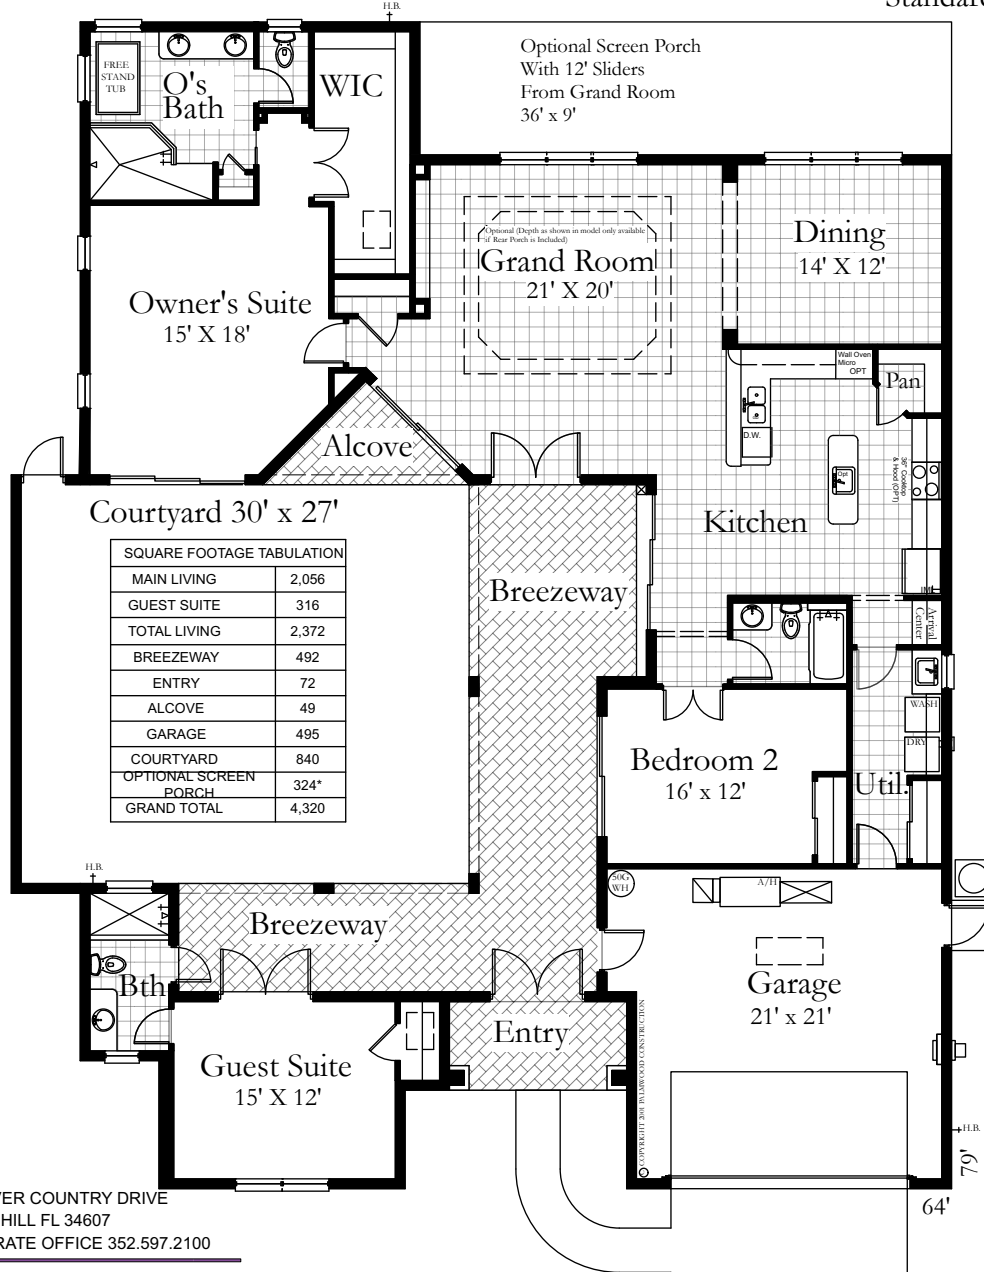

# The Cabana Cay

Standard Elevation "A"

8245 RIVER COUNTRY DRIVE  
 SPRING HILL FL 34607  
 CORPORATE OFFICE 352.597.2100

**Palmwood Construction**

Building YOUR Florida Lifestyle Since 1957  
[www.palmwoodconstruction.com](http://www.palmwoodconstruction.com)